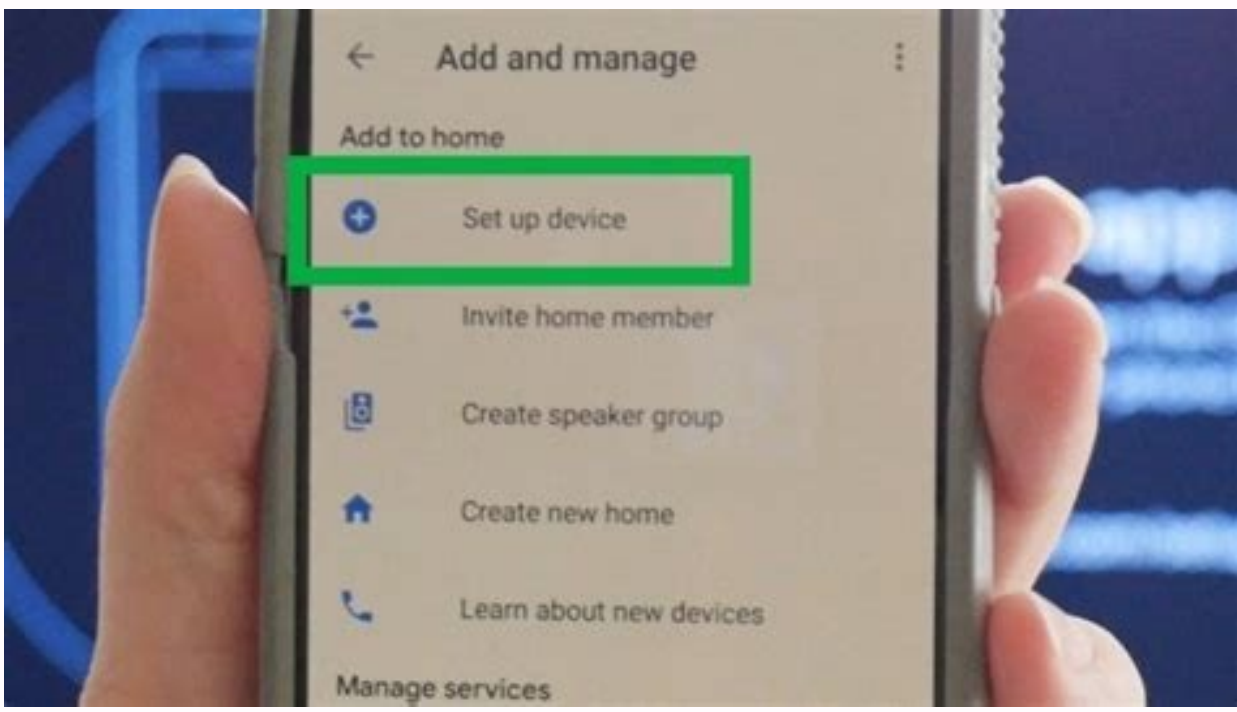

Recent

Fleep wants to replace email like mobile phones replaced landlines
(fleep.io)

1 point and 0 comments • 6 mins ago from [Suleiman Leadbitter](#), Designer Suljam

Ask DN: Your Thoughts on the New Milwaukee Bucks Brand?
(doubledayandcartwright.com)

1 point and 0 comments • 7 mins ago from [Jeremy Treuden](#), Creative Director at Apexx Group