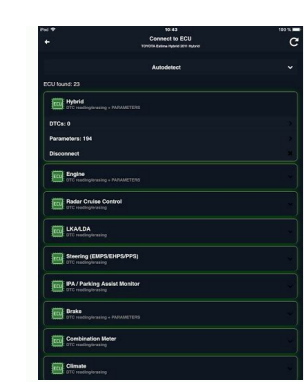

Obd mod apk

I'm not robot  reCAPTCHA

Continue

Settings **Connect** Menu

Turn the ignition on and then plug your OBDclick interface into the OBDII port. A red light on the OBDclick will indicate it is ready to use.